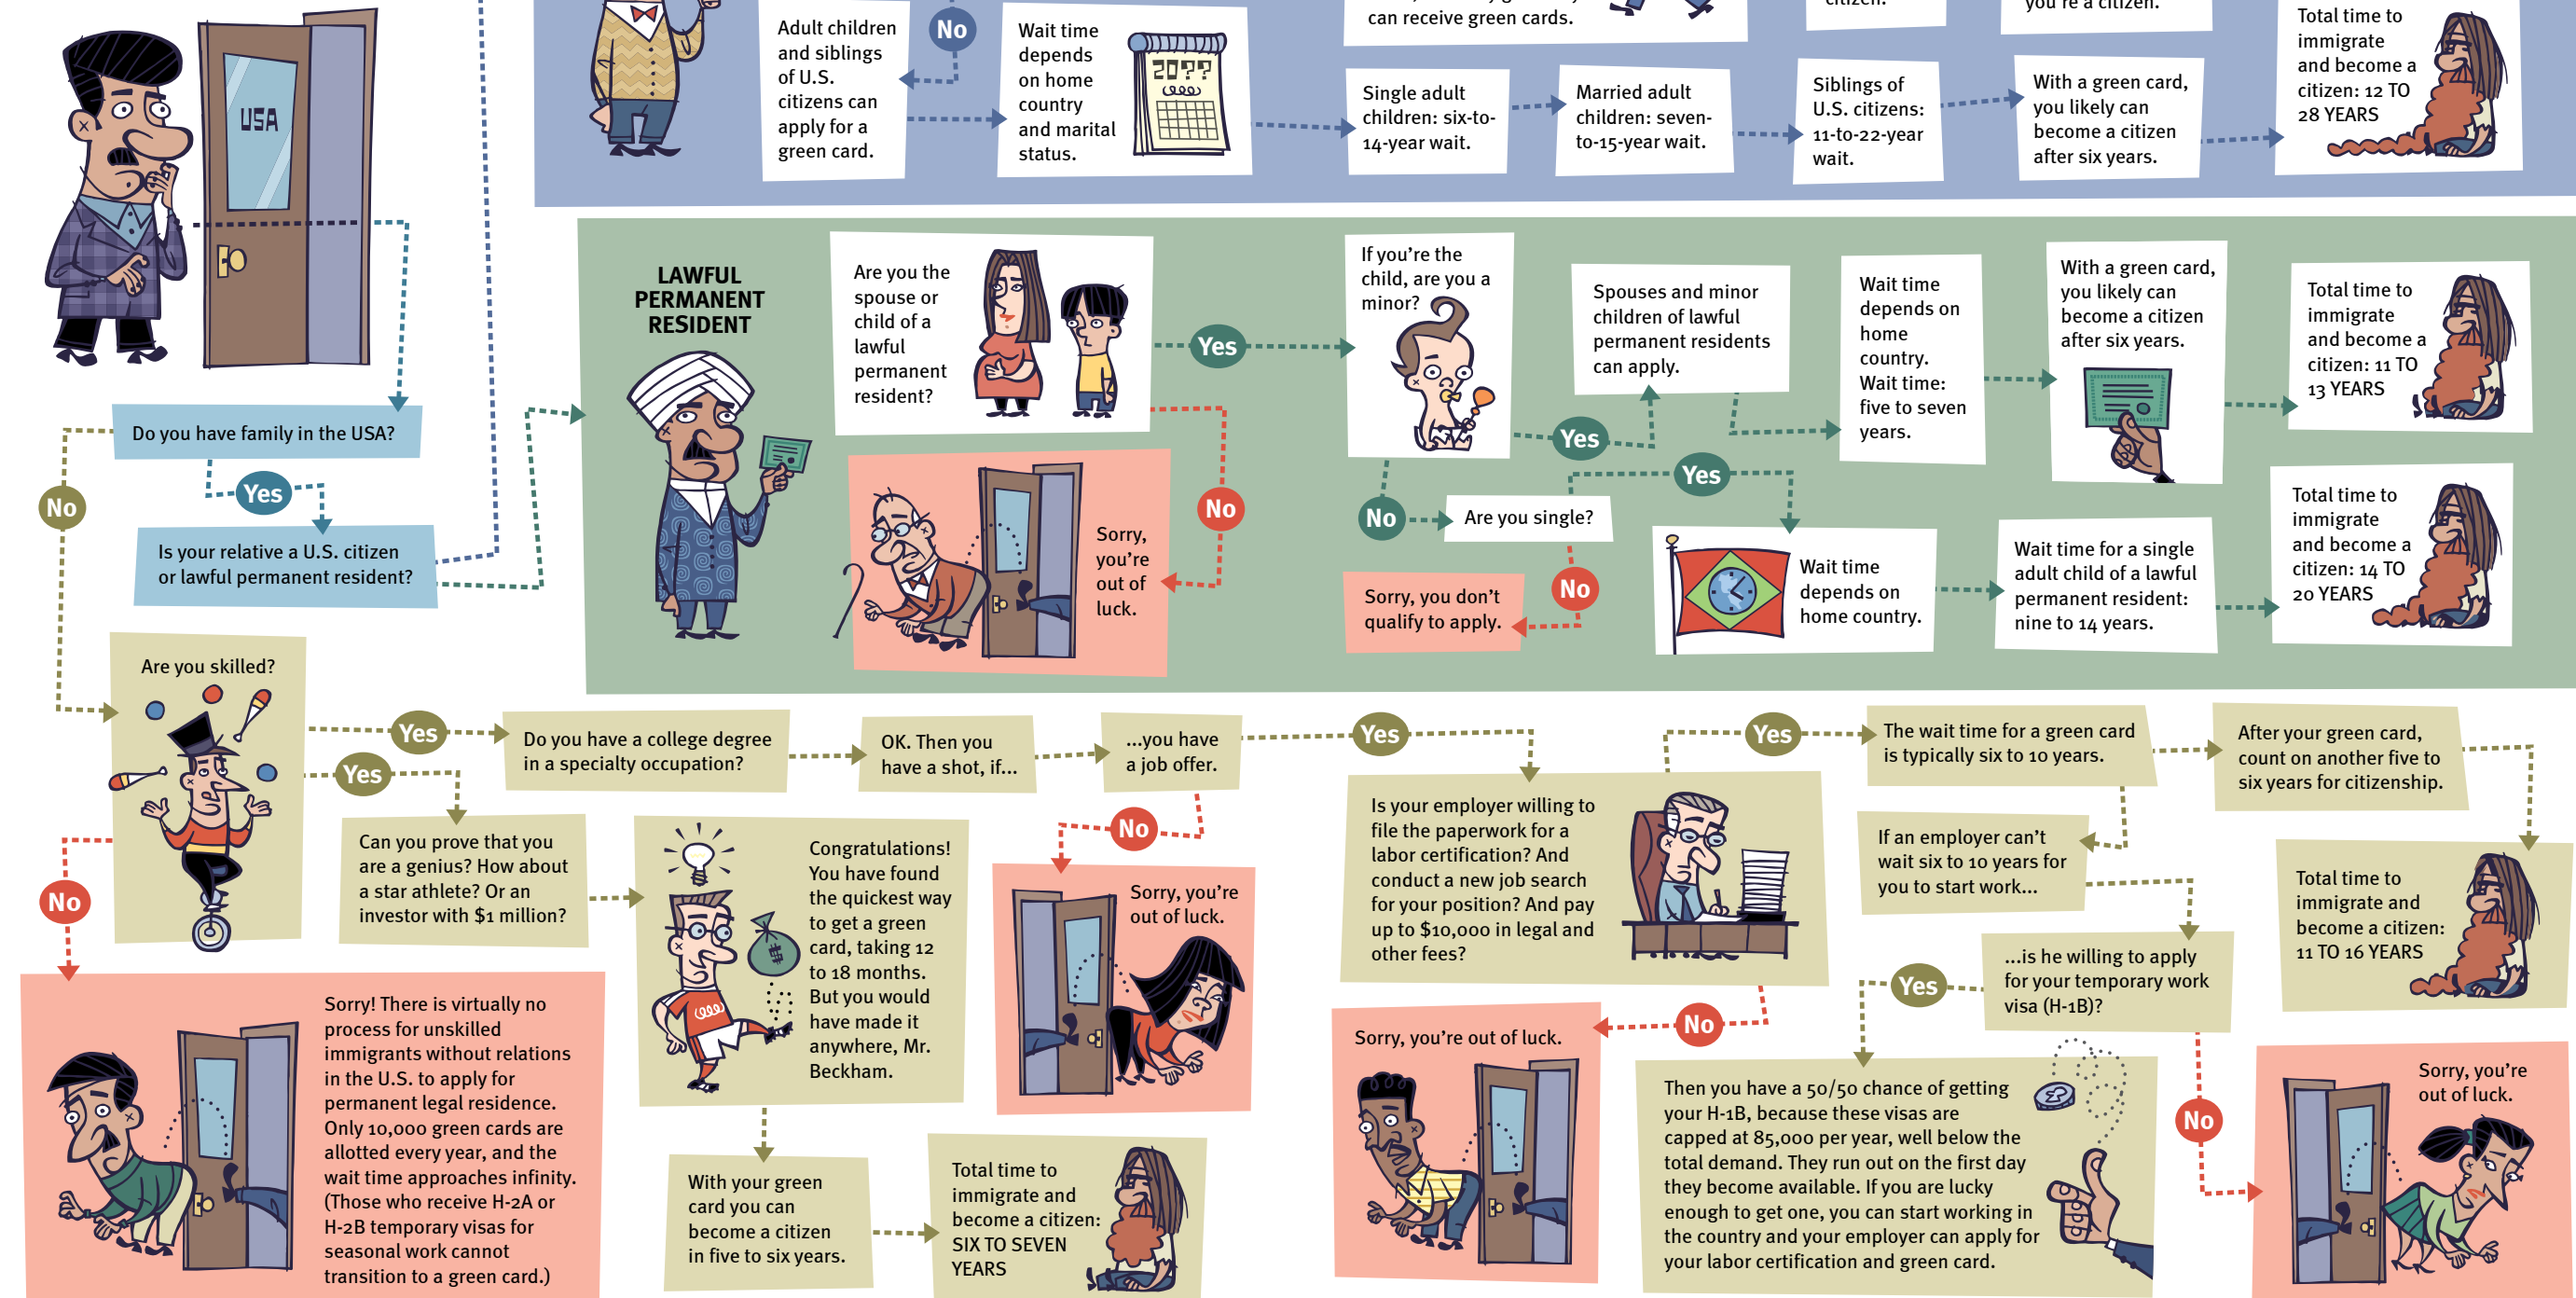

What Part of Legal Immigration Don't You Understand?

Mike Flynn and Shikha Dalmaia

Illustrated by Terry Colon

Opponents of illegal immigration are fond of telling foreigners to "get in line" before coming to work in America. But what does that line actually look like, and how many years (or decades) does it take to get through? Try it yourself!

(Flynn is director of government affairs and Dalmaia is a senior policy analyst at Reason Foundation. This chart was developed by Reason Foundation in collaboration with the National Foundation for American Policy.)